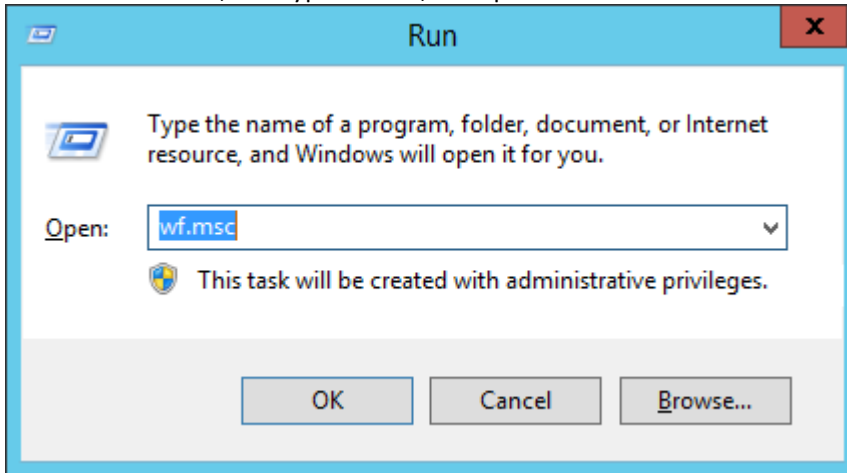

Check Wail2ban Blocked IPs

1. Press Windows + R, and type wf.msc, then press Enter

2. You can see the IPs:

3. Here you can delete the 193.142.146.209 Wail2ban block: