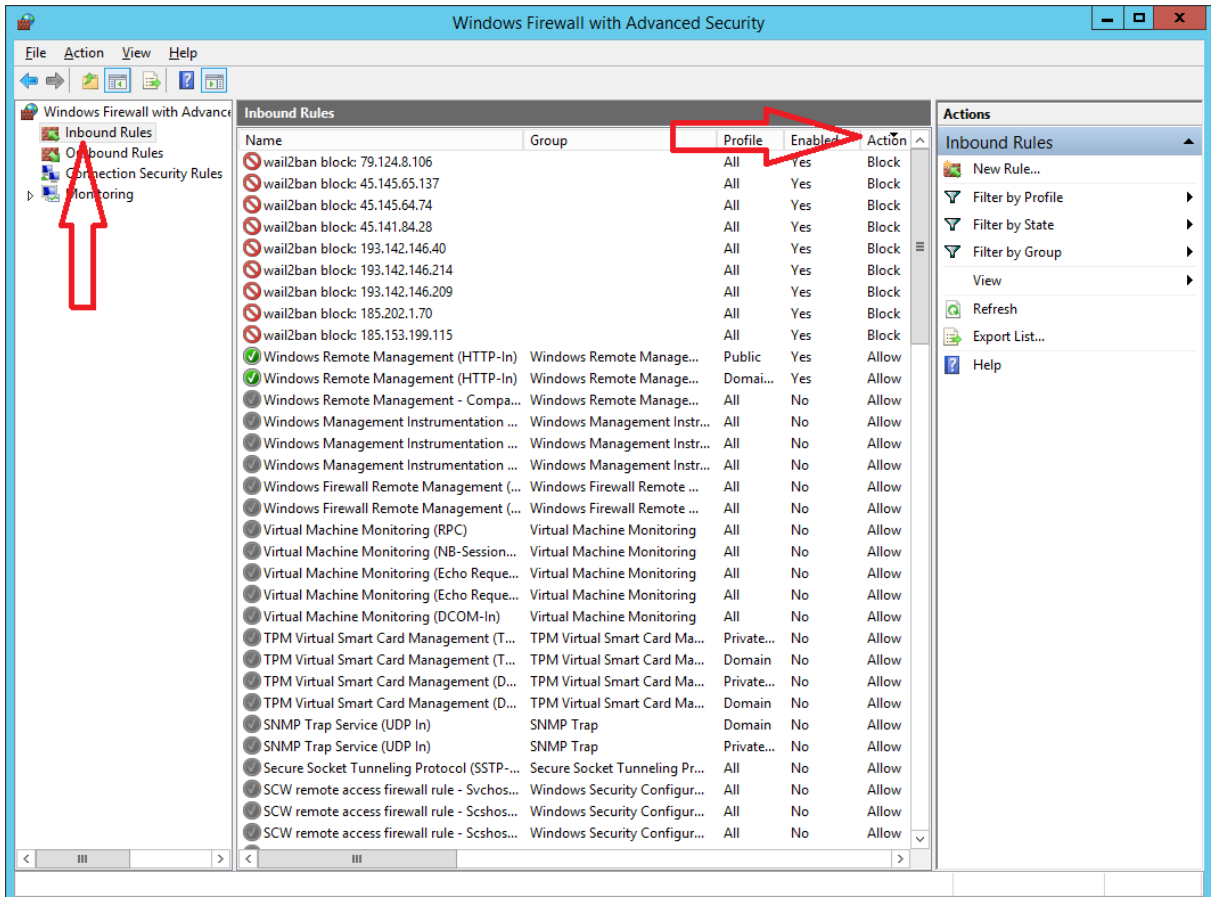

Check Wail2ban Blocked IPs

1. Press Windows + R, and type wf.msc, then press Enter

2. You can see the IPs:

3. Here you can delete the 193.142.146.209 Wail2ban block: